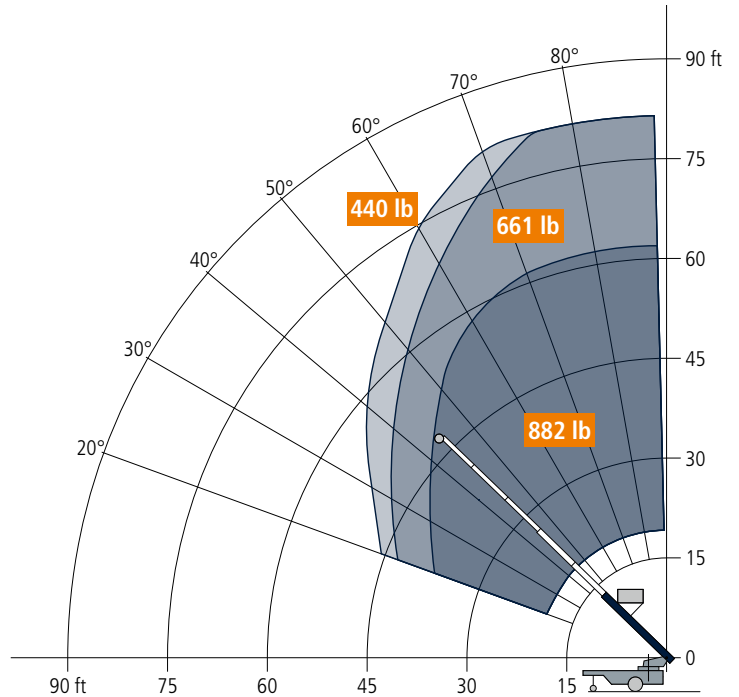

Inclined Material Lift Avario HD 26 / 1-7 LH

Load chart

Operating direction
Rail package in direction of transport

Operating direction
Rail package 90° sideways