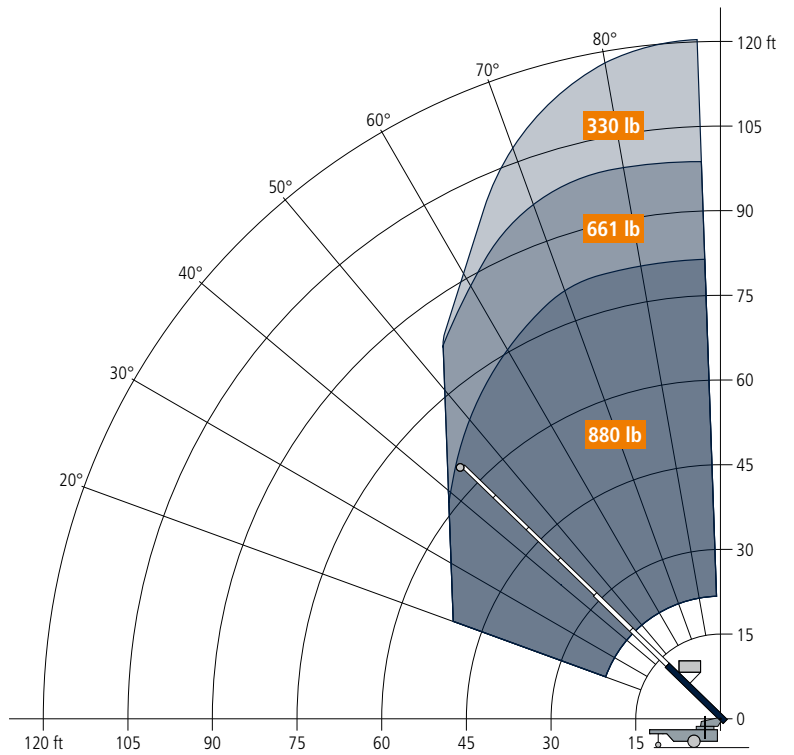

# Inclined Material Lift Arriva HD 37 / 2-8 LH

Load chart

Operating direction  
Rail package in direction of transport

Operating direction  
Rail package 90° sideways